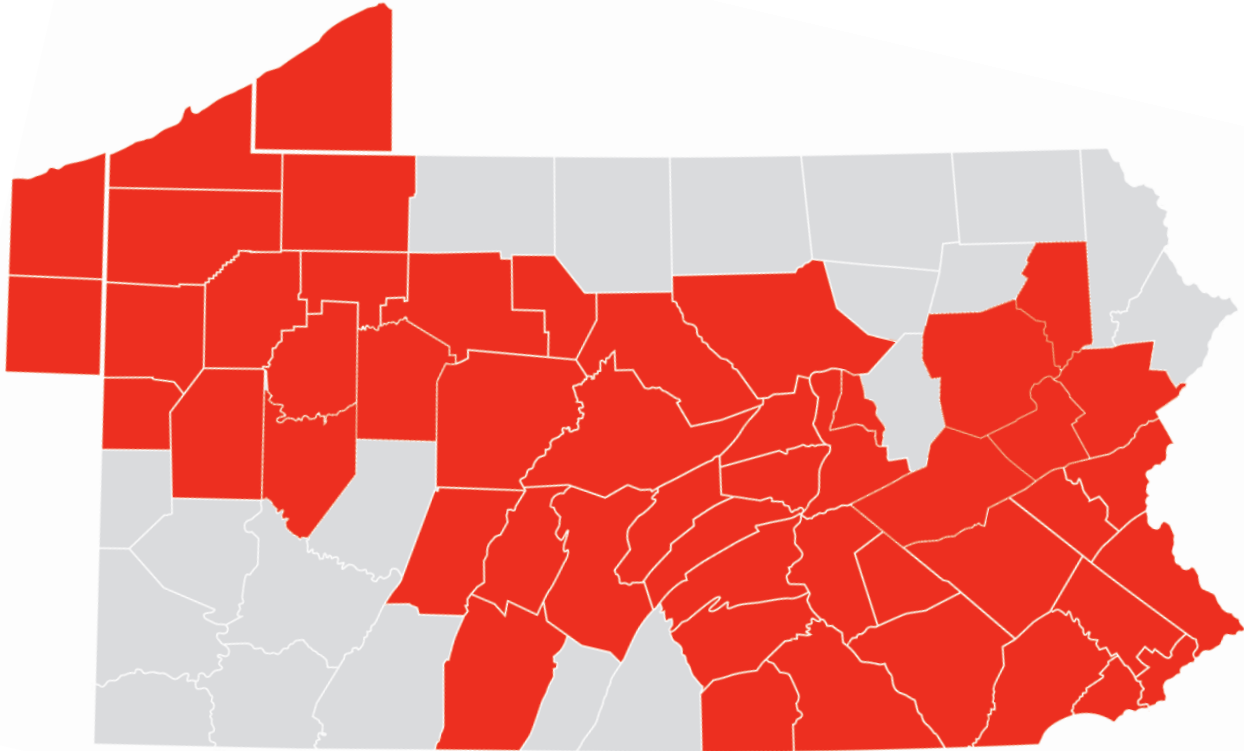

mammoth
RESTORATION

Servicing Counties in PA, NY, & OH

Pennsylvania

- Adams
- Armstrong
- Bedford
- Berks
- Blair
- Bucks
- Butler
- Cambria
- Cameron
- Carbon
- Centre
- Chester
- Clarion

- Clearfield
- Clinton
- Crawford
- Cumberland
- Delaware
- Dauphin
- Elk
- Erie
- Forest
- Huntingdon
- Jefferson
- Juniata
- Lackawanna
- Lancaster

- Lawrence
- Lebanon
- Lehigh
- Luzerne
- Lycoming
- Mercer
- Mifflin
- Monroe
- Montgomery
- Montour
- Northampton
- North
Umberland
- Perry

- Philadelphia
- Schuylkill
- Snyder
- Union
- Venango
- Warren
- York

Ohio

- Ashtabula
 - Trumbull
- ### New York
- Chautauqua

24/7 Emergency Service
888.495.5211

Build it. Restore it. Get it right.

HIC# PA025955

MammothRestoration.com