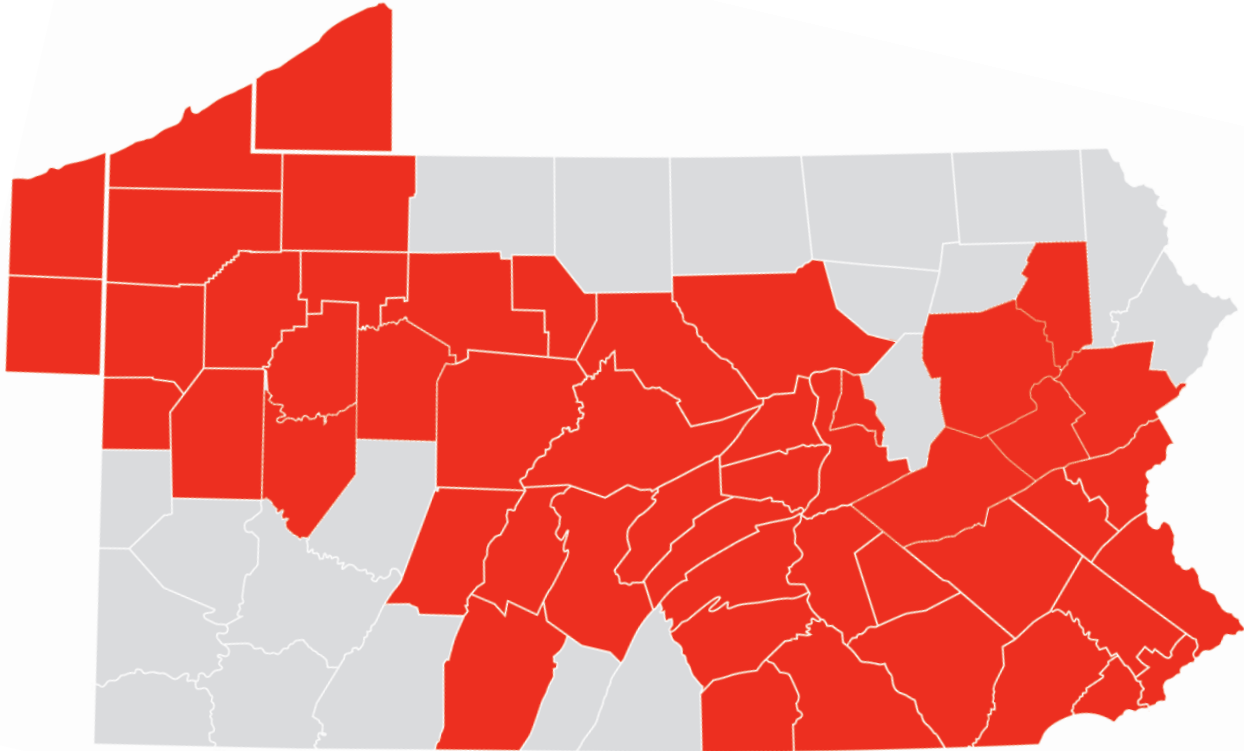

**mammoth**  
RESTORATION

## Servicing Counties in PA, NY, & OH

### Pennsylvania

- Adams
- Armstrong
- Bedford
- Berks
- Blair
- Bucks
- Butler
- Cambria
- Cameron
- Carbon
- Centre
- Chester
- Clarion

- Clearfield
- Clinton
- Crawford
- Cumberland
- Delaware
- Dauphin
- Elk
- Erie
- Forest
- Huntingdon
- Jefferson
- Juniata
- Lackawanna
- Lancaster

- Lawrence
- Lebanon
- Lehigh
- Luzerne
- Lycoming
- Mercer
- Mifflin
- Monroe
- Montgomery
- Montour
- Northampton
- North  
Umberland
- Perry

- Philadelphia
- Schuylkill
- Snyder
- Union
- Venango
- Warren
- York